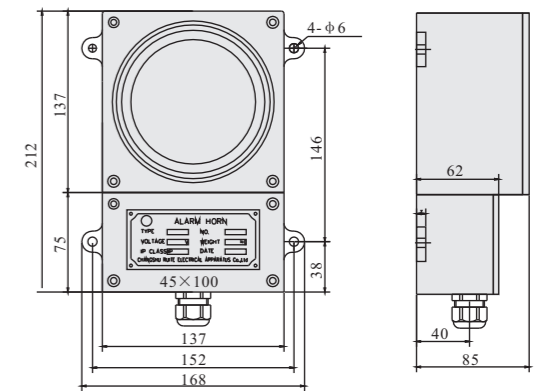

主要技术性能指标

Main technical performance indicators

■ 型电源电压: 额定电压 ± 20%

Supply voltage: Rated voltage ± 20%

■ 功 耗: ≤ 15W (不带灯)

≤ 20W (带灯)

Power consumption:

≤ 15W (without lamp);

≤ 20W (with lamp)

■ 声 级: ≤ 110dB(距离1米)

Sound level: ≤ 110dB (at distance of 1 m)

■ 外壳颜色: 红色

Housing color: red

■ 防护等级: IP56

Protection grade: IP56

外形尺寸

Boundary dimensions

型号 Model	外形尺寸 Boundary dimensions	安装尺寸 Mounting dimensions
CJD-BD/Q□	137 × 137 × 85 mm	122 × 122 mm(安装孔4-Φ6) (Mounting hole 4-Φ6)
CJD-BD/B□	137 × 137 × 85 mm	150 × 80 mm(安装孔4-Φ6) (Mounting hole 4-Φ6)
CJD-BD/QL□□	137 × 207 × 85 mm	152 × 80 mm(安装孔4-Φ6) (Mounting hole 4-Φ6)
CJD-M2/B□	137 × 212 × 85 mm	152 × 146 mm(安装孔4-Φ6) (Mounting hole 4-Φ6)
CJD-M2/BL□□	137 × 282 × 85 mm	152 × 146 mm(安装孔4-Φ6) (Mounting hole 4-Φ6)

红色面罩, 绿色图案
Red mask, green pattern

红色面罩, 绿色图案
Red mask, green pattern