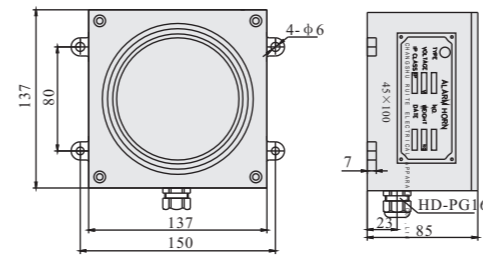

≤ 20W (with lamp)

■ 声 级: ≤ 110dB(距离1米)

Sound level: ≤ 110dB (at distance of 1 m)

■ 外壳颜色: 红色

Housing color: red

■ 防护等级: IP56

Protection grade: IP56

外形尺寸

Boundary dimensions

型号 Model	外形尺寸 Boundary dimensions	安装尺寸 Mounting dimensions
CJD-BD/Q□	137 × 137 × 85 mm	122 × 122 mm(安装孔4-Φ6) (Mounting hole 4-Φ6)
CJD-BD/B□	137 × 137 × 85 mm	150 × 80 mm(安装孔4-Φ6) (Mounting hole 4-Φ6)
CJD-BD/QL□□	137 × 207 × 85 mm	152 × 80 mm(安装孔4-Φ6) (Mounting hole 4-Φ6)
CJD-M2/B□	137 × 212 × 85 mm	152 × 146 mm(安装孔4-Φ6) (Mounting hole 4-Φ6)
CJD-M2/BL□□	137 × 282 × 85 mm	152 × 146 mm(安装孔4-Φ6) (Mounting hole 4-Φ6)