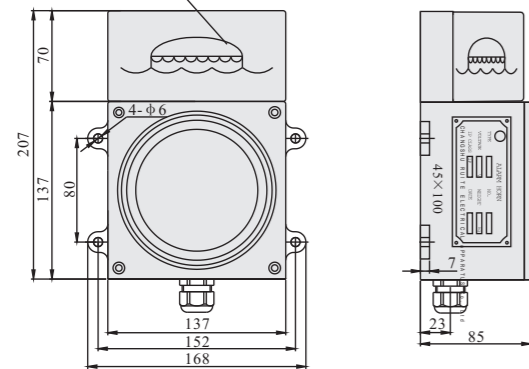

红色面罩, 绿色图案
Red mask, green pattern