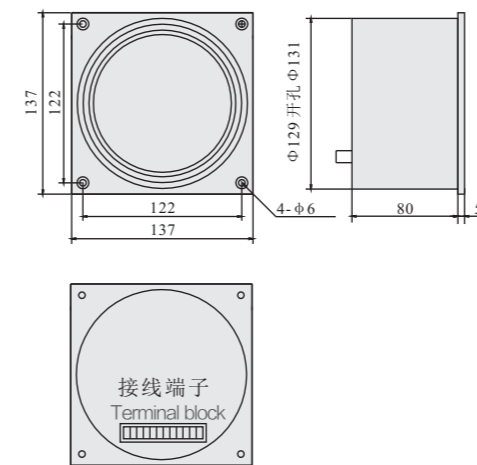

主要技术性能指标

Main technical performance indicators

■ 型电源电压: 额定电压 ± 20%

Supply voltage: Rated voltage ± 20%

■ 功 耗: ≤ 15W (不带灯)

≤ 20W (带灯)

Power consumption:

≤ 15W (without lamp);

≤ 20W (with lamp)

■ 声 级: ≤ 110dB(距离1米)

Sound level: ≤ 110dB (at distance of 1 m)

■ 外壳颜色: 红色

Housing color: red

■ 防护等级: IP56

Protection grade: IP56

外形尺寸

Boundary dimensions

型号 Model	外形尺寸 Boundary dimensions	安装尺寸 Mounting dimensions
CJD-BD/Q□	137 × 137 × 85 mm	122 × 122 mm(安装孔4-Φ6) (Mounting hole 4-Φ6)
CJD-BD/B□	137 × 137 × 85 mm	150 × 80 mm(安装孔4-Φ6) (Mounting hole 4-Φ6)
CJD-BD/QL□□	137 × 207 × 85 mm	152 × 80 mm(安装孔4-Φ6) (Mounting hole 4-Φ6)
CJD-M2/B□	137 × 212 × 85 mm	152 × 146 mm(安装孔4-Φ6) (Mounting hole 4-Φ6)
CJD-M2/BL□□	137 × 282 × 85 mm	152 × 146 mm(安装孔4-Φ6) (Mounting hole 4-Φ6)

红色面罩, 绿色图案
Red mask, green pattern

红色面罩, 绿色图案
Red mask, green pattern